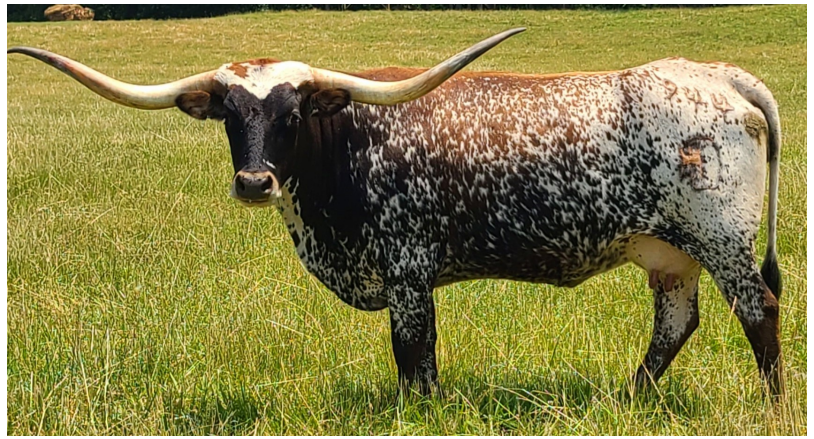

HELM Laurel 944

Date of Birth: 04/29/2019
Registration 1: CI319424
Breeder: Helm Cattle Company, LLC
Owner: Flatland Longhorns

Courtesy of Pokey Jo

PH# 944

TTT: 72.0000 on 01/07/2024

HELM Laurel 944

Pump Action 722

HELM Grand Laura

Hubbells 20 Gauge

HELM Dixie Chic

JP RIO GRANDE

WIREGRASS LAURA

Concealed Weapon

HUBBELLS RIO GLORY

CHISHOLM 4