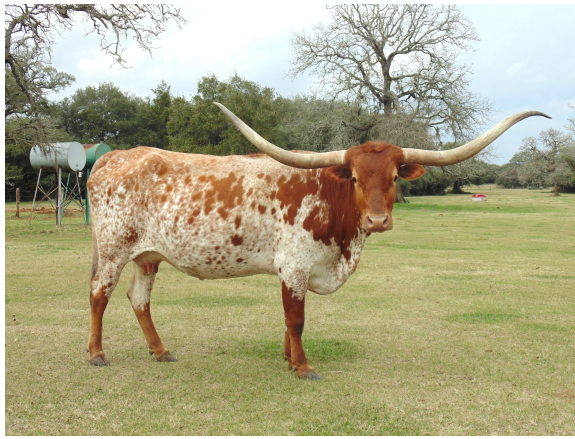

# HELM Jade 911

**Date of Birth:** 01/05/2019  
**Registration 1:** CI315220\*  
**Sale Price:** \$  
**Breeder:** Helm Cattle Company  
**Owner:** Whispering Oaks Ranch

Courtesy of Whispering Oaks Ranch

Red Head and Neck with red spots over white body

TTT: 77.5000 on 10/23/2024

HELM Jade 911

Hubbells 20 Gauge

HELM Respected Tempress

Concealed Weapon

HUBBELLS RIO GLORY

RESPECT ME

SL SELENA'S ACE

Sharp Shooter 542

HORSESHOE J EXAMPLE

JP RIO GRANDE

HUBBELLS MORNING GLORY

HUNTS COMMAND RESPECT

LATTE 34

TEMPTATION'S THE ACE