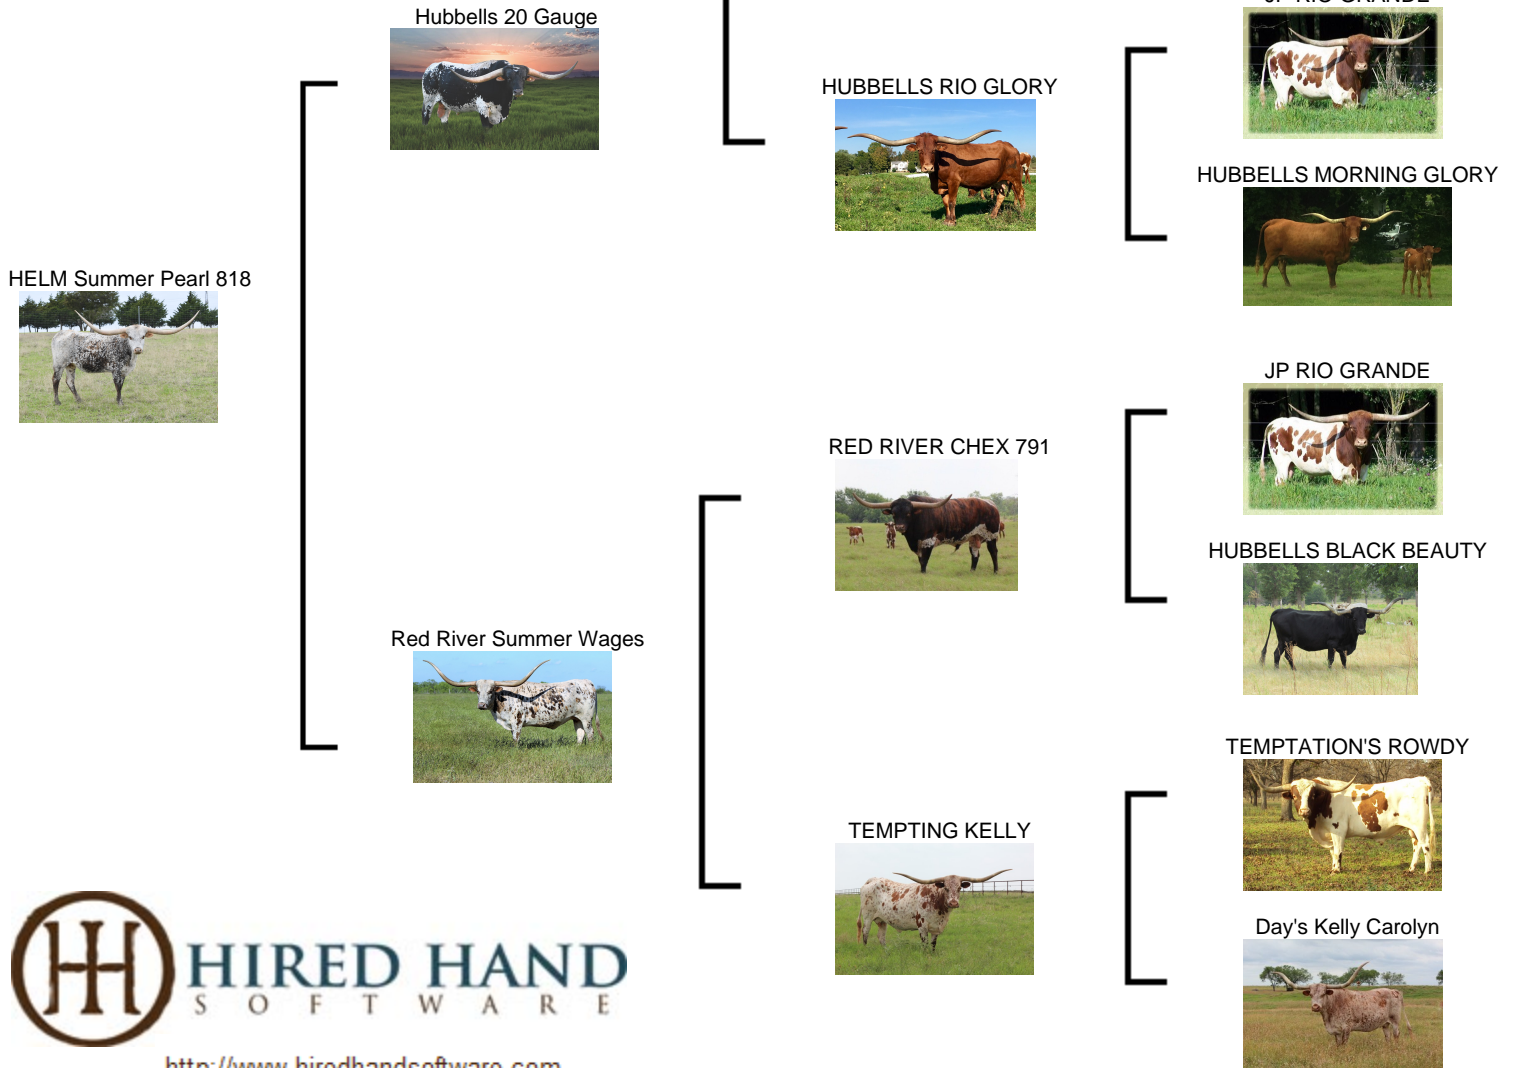

<http://www.hiredhandsoftware.com>