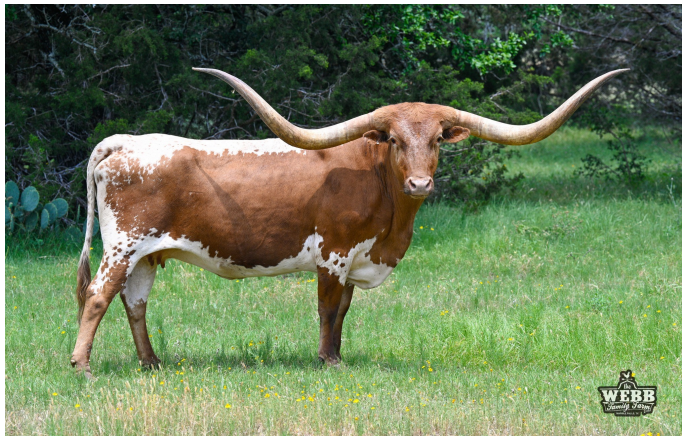

HELM Adella 812

Date of Birth: 11/16/2018
Registration 1: CTI315215*
Breeder: Helm Cattle Company
Owner: Ray and Andrea Webb

Courtesy of Ray Webb

Adella is true in image to her super dam SHR Majestic Mermaid (101"TTT), who is the longest horned TTT daughter of the legendary RC Pacific Mermaid cow. Sired by the "Bull of the Year" and King of Futurity Winnings, Hubbell's 20 Gauge, Adella is more than special! Her first calf, Rail Gun 254, is currently used as a herd sire by Hudson Longhorns. Concealed Weapon (2x), Horseshoe J Example, JP Rio Grande, VJ Tommie (AKA