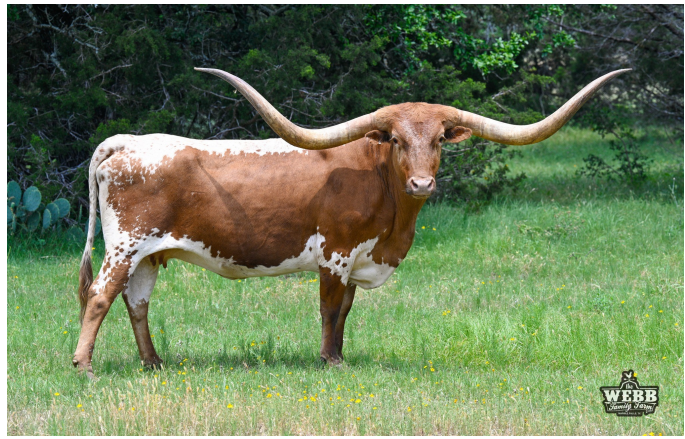

HELM Adella 812

Date of Birth: 11/16/2018
Registration 1: CTI315215*
Breeder: Helm Cattle Company
Owner: Ray and Andrea Webb

Courtesy of Ray Webb

Adella is true in image to her super dam SHR Majestic Mermaid (101"TTT), who is the longest horned TTT daughter of the legendary RC Pacific Mermaid cow. Sired by the "Bull of the Year" and King of Futurity Winnings, Hubbell's 20 Gauge, Adella is more than special! Her first calf, Rail Gun 254, is currently used as a herd sire by Hudson Longhorns. Concealed Weapon (2x), Horseshoe J Example, JP Rio Grande, VJ Tommie (AKA

Total Horn: 112.0000 on 05/23/2024
TTT: 90.0650 on 08/25/2024

HELM Adella 812

Hubbells 20 Gauge

SHR Majestic Mermaid

Concealed Weapon

HUBBELLS RIO GLORY

Concealed Weapon

RC PACIFIC MERMAID

Sharp Shooter 542

HORSESHOE J EXAMPLE

JP RIO GRANDE

HUBBELLS MORNING GLORY

Sharp Shooter 542

HORSESHOE J EXAMPLE

TEJAS STAR

CRANBERRY WINE