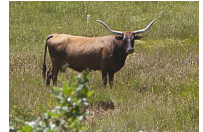

Sharp Shooter 542

HORSHOE J EXAMPLE

JP RIO GRANDE

HUBBELLS MORNING GLORY

HUNTS COMMAND RESPECT

Hunts Rodeo Brand

TEMPTATION'S THE ACE

DAY'S SELENA