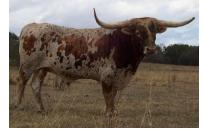

TTT: 70.0000 on 11/10/2024

Hubbells 20 Gauge

HELM Delilah 608

HELM Respected Tempress

Concealed Weapon

HUBBELLS RIO GLORY

RESPECT ME

SL SELENA'S ACE

Sharp Shooter 542

HORSESHOE J EXAMPLE

JP RIO GRANDE

HUBBELLS MORNING GLORY

HUNTS COMMAND RESPECT

LATTE 34

TEMPTATION'S THE ACE

DAY'S SELENA