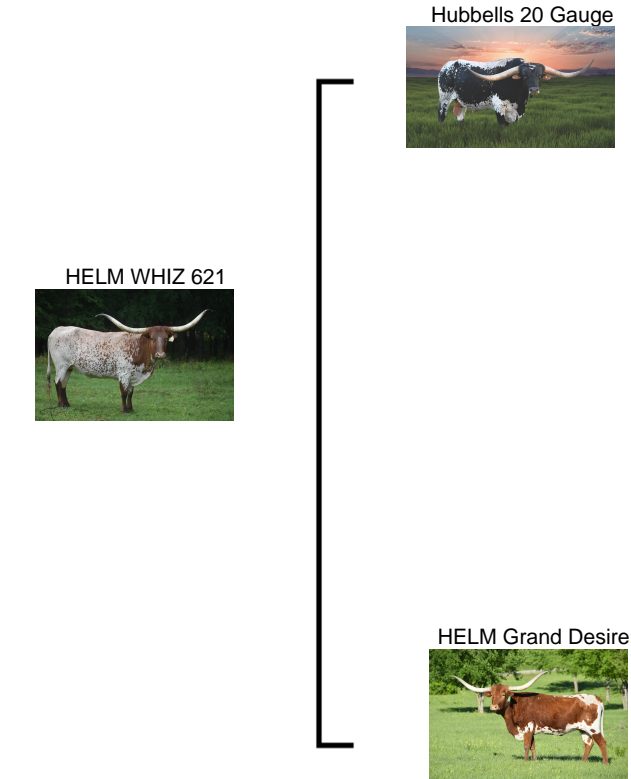

HELM WHIZ 621

Date of Birth: 02/28/2016
Registration 1: CI305056*
Registration 2: 274779
Breeder: Helm Cattle Company
Owner: Kent & Sandy Harrell

You are going to love seeing this cow in person. Her twist that is coming on is very rare. She is a stand out in the pasture. She has given us 4 daughters and sold one at the Hudson-Valentine Stockyards Sale for $17,500. Goes back to Hubbells 20 Gauge, JP Rio Grande, and the 36,000 ASOCL Burning Desire. Bull calf born 10-17-24 by Ironman HR.

Total Horn: 86.0000 on 05/10/2024
TTT: 77.0000 on 05/10/2024
Right Base: 11.5000 on 05/10/2024
Left Base: 11.5000 on 05/10/2024
Base: 11.2500 on 03/14/2019
Composite: 186.0000 on 05/10/2024

<http://www.hiredhandsoftware.com>