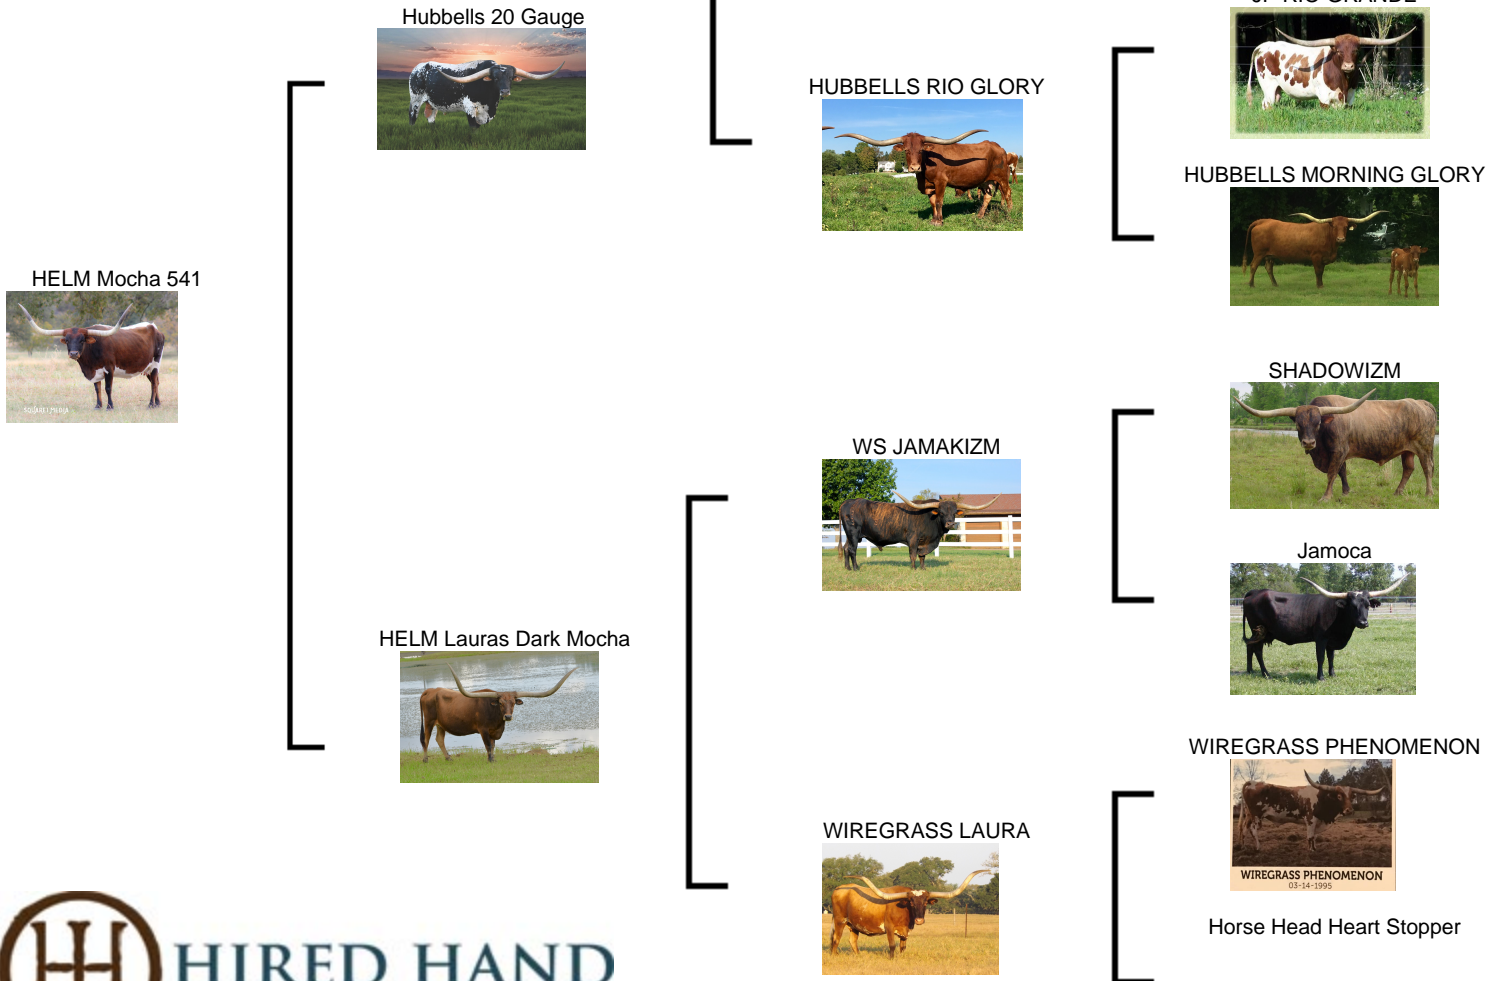

<http://www.hiredhandsoftware.com>