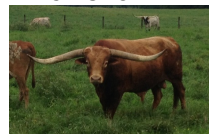

Sharp Shooter 542

HORSESHOE J EXAMPLE

JP RIO GRANDE

HUBBELLS MORNING GLORY

TEMPTATION'S RED ROUNDER

WHATCHATHINK

CHISHOLM 4

PC MISS DIXIE CLASSIC