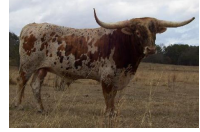

TTT: 66.5000 on 07/21/2018

GLR TWENTY GAUGE GAL

Hubbells 20 Gauge

HELM Dixie Gal

Concealed Weapon

HUBBELLS RIO GLORY

GM ROUNDER'S HOSS

HELM Dixie Chic

Sharp Shooter 542

HORSESHOE J EXAMPLE

JP RIO GRANDE

HUBBELLS MORNING GLORY

TEMPTATION'S RED ROUNDER

WHATCHATHINK

CHISHOLM 4

PC MISS DIXIE CLASSIC