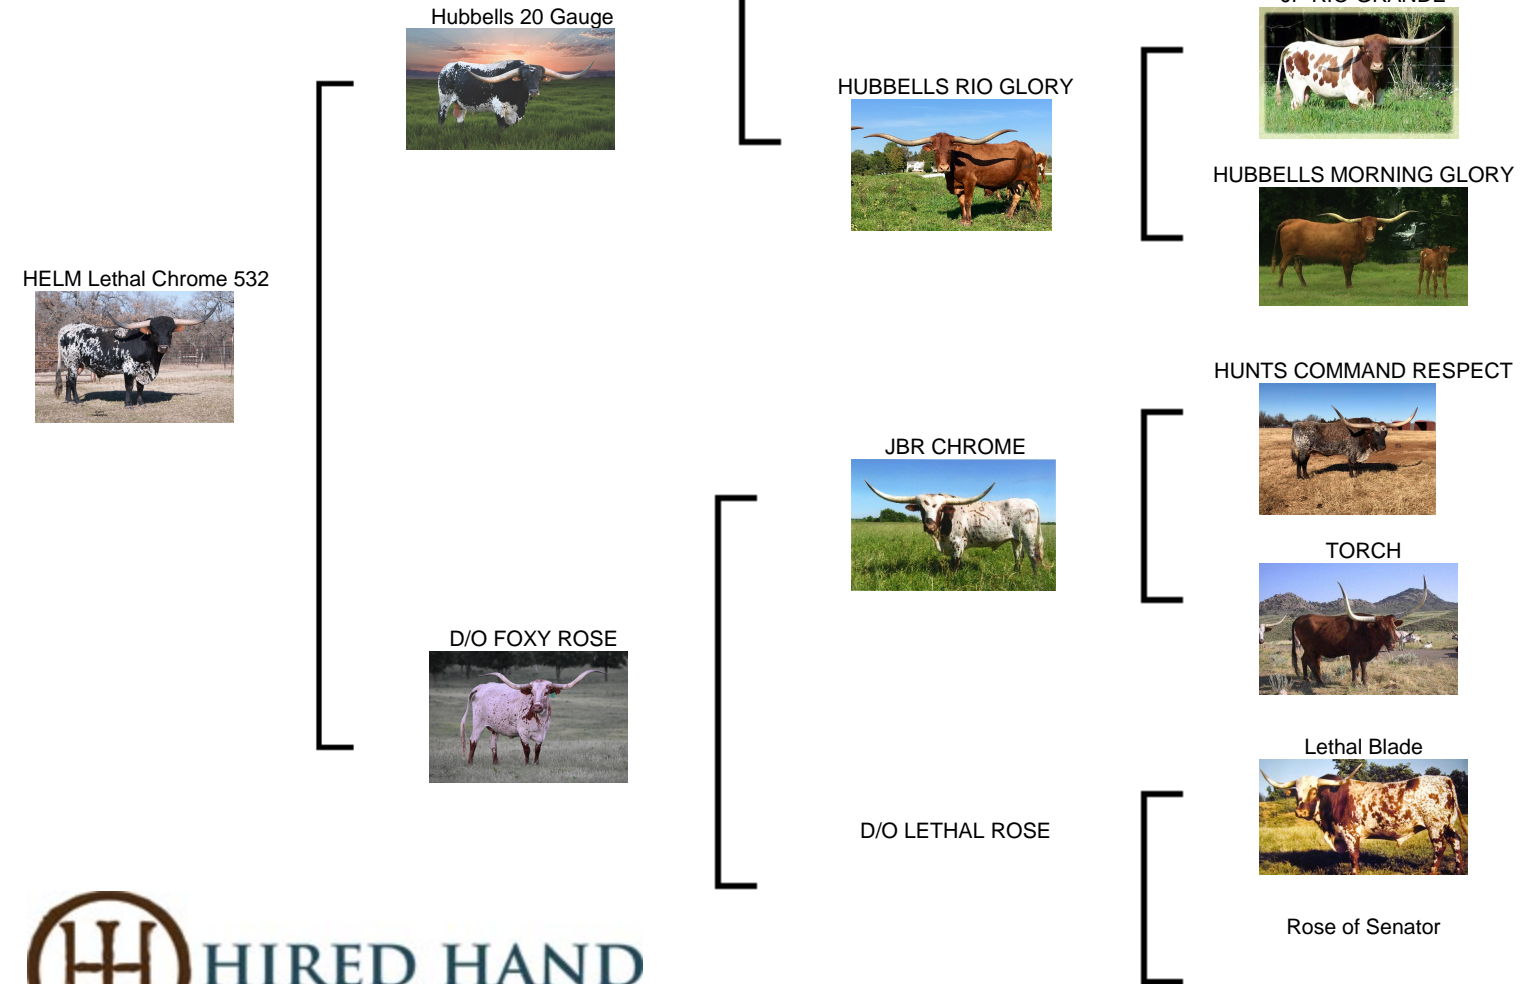

<http://www.hiredhandsoftware.com>