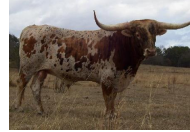

Hubbells 20 Gauge

Date of Birth: 05/22/2012
Registration 1: BT186630
Registration 2: 262142
Owner: Hubbells Longhorns/ Crown Creek Cattle

Courtesy of FHR

Proven production from an impeccable pedigree, 20 GAUGE continues to rock the Texas Longhorn community with complete and beautifully colored offspring that are highly desirable in every way, including early horn growth. We contribute his outstanding production to his unique and powerful maternal genetic line. In partnership and through semen sales, 20 GAUGE is being utilized in the best breeding programs in the Country with amazing

Total Horn: 103.4375 on 10/04/2019
TTT: 87.5000 on 10/10/2024
Base: 16.2500 on 10/09/2014
Weight: 1762.0000 on 07/16/2021
Composite: 223.1250 on 10/04/2019

Hubbells 20 Gauge

Concealed Weapon

Sharp Shooter 542