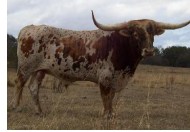

Hubbells 20 Gauge

Date of Birth: 05/22/2012
Registration 1: BT186630
Registration 2: 262142
Owner: Metz/Noble/Hubbell/Buxton

Courtesy of FHR

Proven production from an impeccable pedigree, 20 GAUGE continues to rock the Texas Longhorn community with complete and beautifully colored offspring that are highly desirable in every way, including early horn growth. We contribute his outstanding production to his unique and powerful maternal genetic line. In partnership and through semen sales, 20 GAUGE is being utilized in the best breeding programs in the Country with amazing

Total Horn: 103.4375 on 10/04/2019
TTT: 87.0000 on 07/17/2023
Base: 16.2500 on 10/09/2014
Weight: 1762.0000 on 07/16/2021
Composite: 223.1250 on 10/04/2019

Hubbells 20 Gauge

Concealed Weapon

Sharp Shooter 542