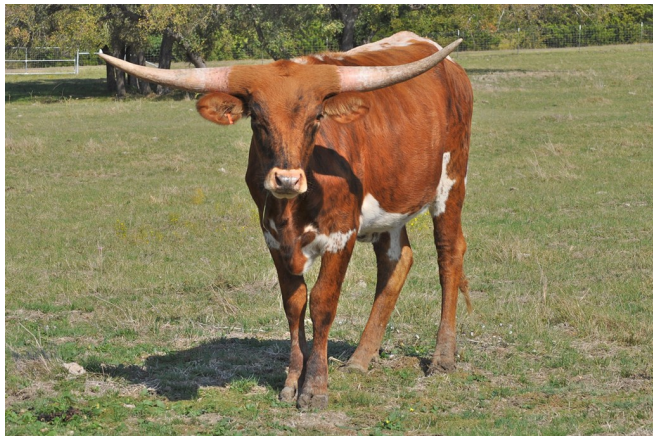

HELM Smooth Shot

Date of Birth: 05/23/2013
Registration 1: Pending
Registration 2: 263280
Breeder: Dave & Sheila Hovingh
Owner: Helm Cattle Company

Courtesy of Helm Cattle Company

Phenomenal Brindle out of the Horn Producing
 Concealed Weapon Sire and a great young Rio daughter.
 Great Horn base, direction and length, plus she is just
 beautiful. Exposed to the World Champion "Top Caliber"
 for her first calf in 2015. What more could one ask for in
 One Package ! Will be more than exciting to watch this
 develop.