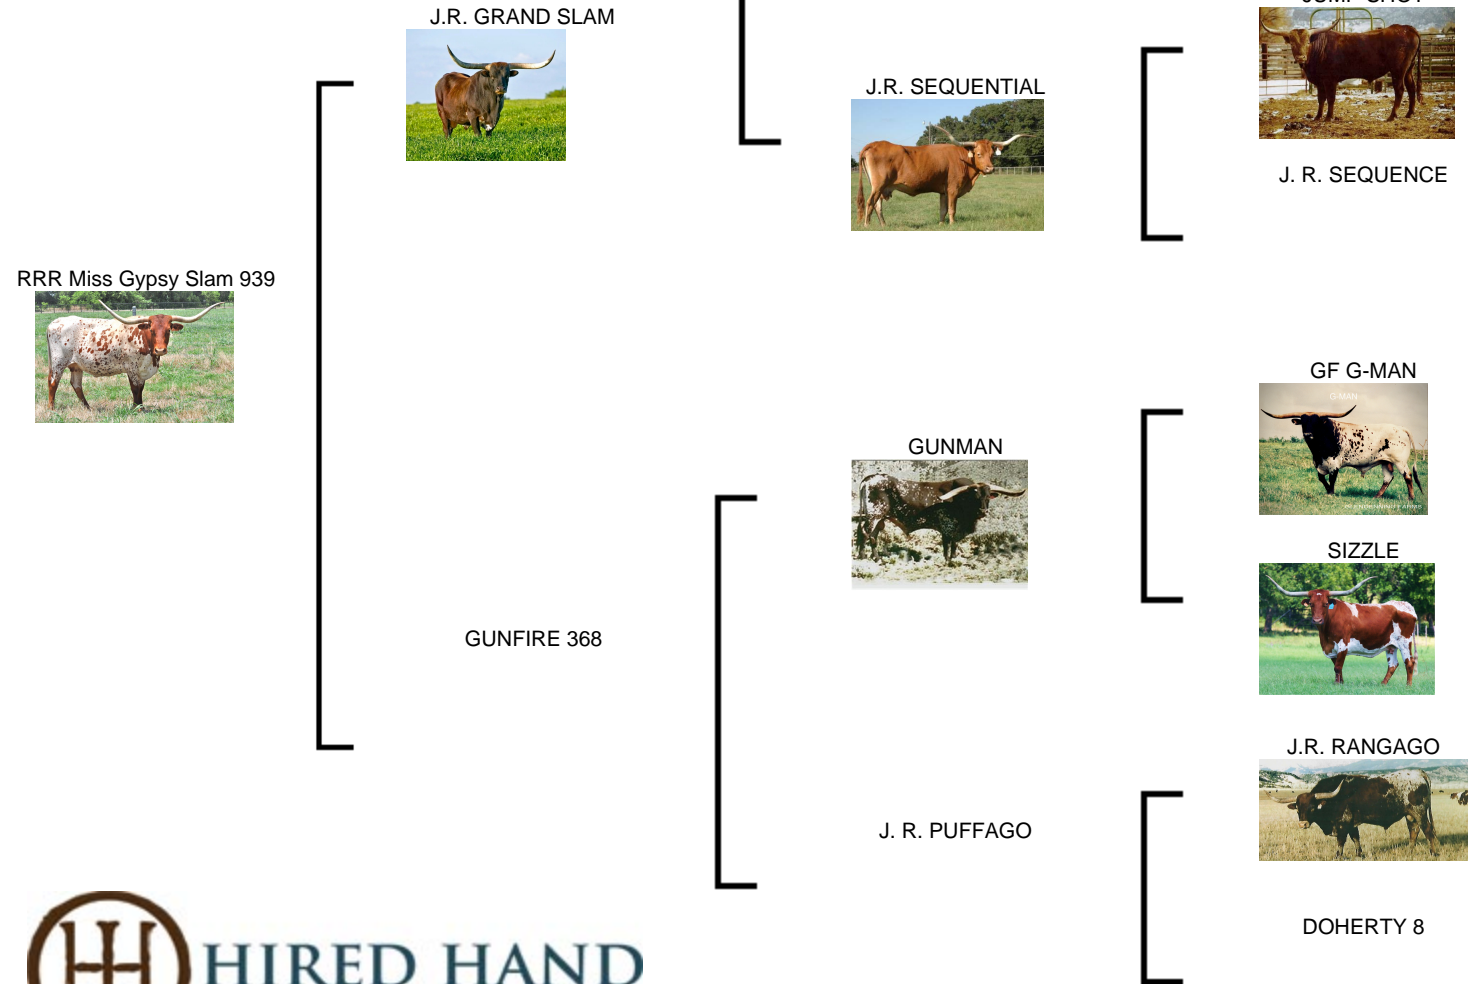

RRR Miss Gypsy Slam 939

Date of Birth: 06/12/2009
Registration 1: 252725
Registration 2: CI283218*
Sale Price: \$
Breeder: Johnnie & Pat Robinson
Owner: Searle Ranch

Courtesy of Helm Cattle Company

TTT: 61.2500 on 12/17/2014