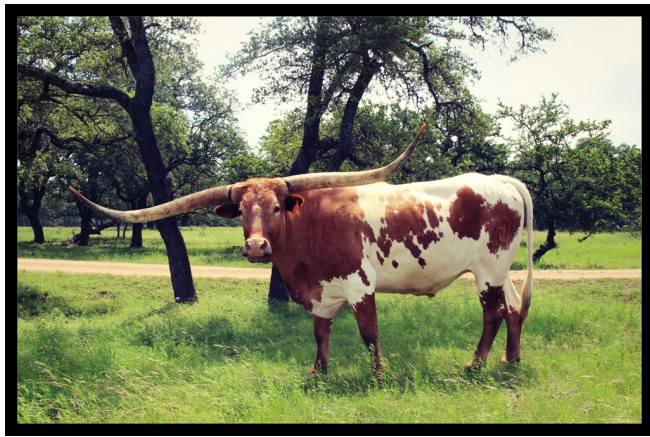

Helm Double Dagger

Date of Birth: 03/17/2010
Registration 1: S163197*
Registration 2: 254803
Breeder: CARTER RANCH
Owner: HARMAN RANCH, LLC

Courtesy of TK Ranch

DD is the King (steer) of TK Ranch. Raised by Helm Cattle Company, he is a gentle giant that loves his head scratched while being hand fed. He will certainly be eye candy for all the visitors to the Willow City Loop this spring!

TTT: 91.0000 on 07/27/2016

Helm Double Dagger

SHREK CHEX

JP RIO GRANDE

BL RED SAFARI

EOT OUTBACK HOT SHOT

GF G-WHIZ

J.R. GRAND SLAM