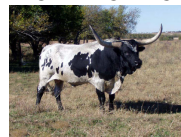

HELM Dixie Chic

Date of Birth: 01/24/2010
Registration 1: C275525
Registration 2: 259099
Sale Price: $
Breeder: Panther Creek Ranch
Owner: Helm Cattle Company

Great Producer bred by the Gentleman Breeder Joe Valentine. This wonderful cow has been a steady producer for us, calving like clock work and she has more than earned her keep for she has brought in more than $50,000 in the sale of her progeny alone over the years. Her beautiful Dam "PC Miss Dixie Classic" was one of the first cows that we ever sold as a cash cow, she brought $11,250 and was sold at the 2011 Midwest Sale to Red

TTT: 86.9375 on 04/02/2022

BLUE SMOKE

<http://www.hiredhandsoftware.com>