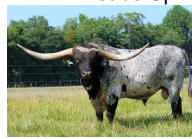

511 KCM Unnamed Heifer (Encore)

Date of Birth: 01/22/2025
Registration 1: Pending
Breeder: KCM Longhorns

Courtesy of Helm Cattle Company

511 KCM Unnamed Heifer (Encore)

HL Omaha

HL Heads Up

401K

HL Tuff's Stardom