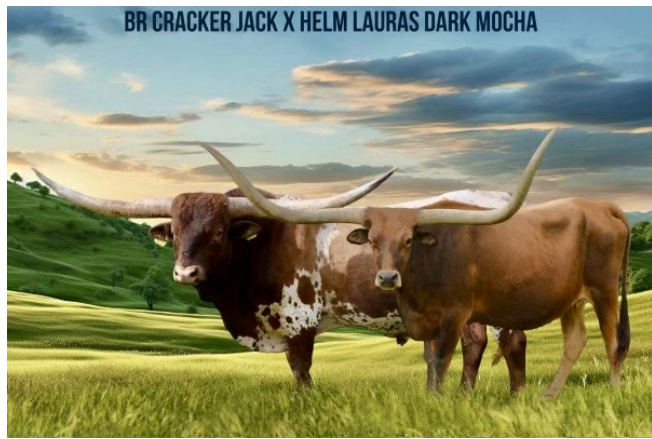

# Frozen Embryo 05 - Heifer Sexed

Breeder: Helm Cattle Company

Dam is 94.25" TTT and 125.75 TH - Sire is 92" TTT

Courtesy of Helm Cattle Company