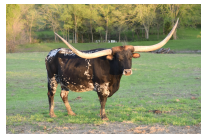

HELM Allegra 291

Date of Birth: 09/02/2022
Registration 1: CI340406
Breeder: Helm Cattle Company
Owner: Bull Creek Longhorns

Courtesy of Bull Creek Longhorns

Brindle beauty. Looking at her I see her great, great, great, grandmother, Possum Queens color. Amazing. I have heard that she was an under appreciated cow in her day.

TTT: 55.0000 on 05/27/2024

HELM Allegra 291

Brazos Tuff Cowboy 901

HELM Ariel 574

Tuff Stuff

ALPHIE'S BEAUTY

Hubbells 20 Gauge

SHR Majestic Mermaid

COWBOY TUFF CHEX

Field Of Pearls

RIO BRAVO ECR

Jamakizm's Alpie 4/8

Concealed Weapon

HUBBELLS RIO GLORY

Concealed Weapon

RC PACIFIC MERMAID