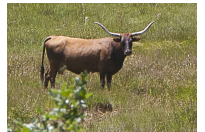

JP RIO GRANDE