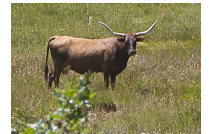

HELM RITA 006

Date of Birth: 10/29/2020
Registration 1: CI327855
Sale Price: \$
Breeder: Helm Cattle Company
Owner: Helm Cattle Company

Courtesy of Siller Land and Longhorns

Beautiful "Hubbrlls 20 Gauge" daughter with some early tight roll and twist going on. "Rita" will have a ton of beautiful lateral twist at maturity. Her Dam "Fantasia" (mid 80's ttt of tight twist) is an extraordinary producer for us. Sister "Helm Celine" (20 Gauge) is approaching 90" ttt and is listed for \$30,000 on "Struthoff Ranch" website. Another 20 Gauge sister "Helm Tiffany" sold for \$10,000 at the 2022 Legends Sale. Another 20 Gauge sister

Sharp Shooter 542

HORSESHOE J EXAMPLE

JP RIO GRANDE

HUBBELLS MORNING GLORY

HUNTS COMMAND RESPECT

Hunts Rodeo Brand

TEMPTATION'S THE ACE

DAY'S SELENA