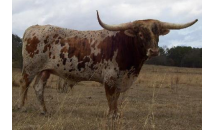

HELM Hidden Rose 912

Date of Birth: 11/02/2019
Registration 1: CTI324041*
Sale Price: \$4,000.00
Breeder: Helm Cattle Company
Owner: Guy & Charlotte Cote

Courtesy of Double C Ranch

Hidden Rose joined Cote Cattle Co. in September of 2020. She is a beautiful Heifer. Sweet and beautiful to see in the pasture. She is bred to Cut'n Wheel for a summer 2022 calf.

TTT: 54.2500 on 12/10/2022
Weight: 1000.0000 on 12/04/2022

HELM Hidden Rose 912

Hubbells 20 Gauge

D/O FOXY ROSE

Concealed Weapon

HUBBELLS RIO GLORY

JBR CHROME

D/O LETHAL ROSE

Sharp Shooter 542

HORSESHOE J EXAMPLE

JP RIO GRANDE

HUBBELLS MORNING GLORY

HUNTS COMMAND RESPECT

TORCH

Lethal Blade

Rose of Senator