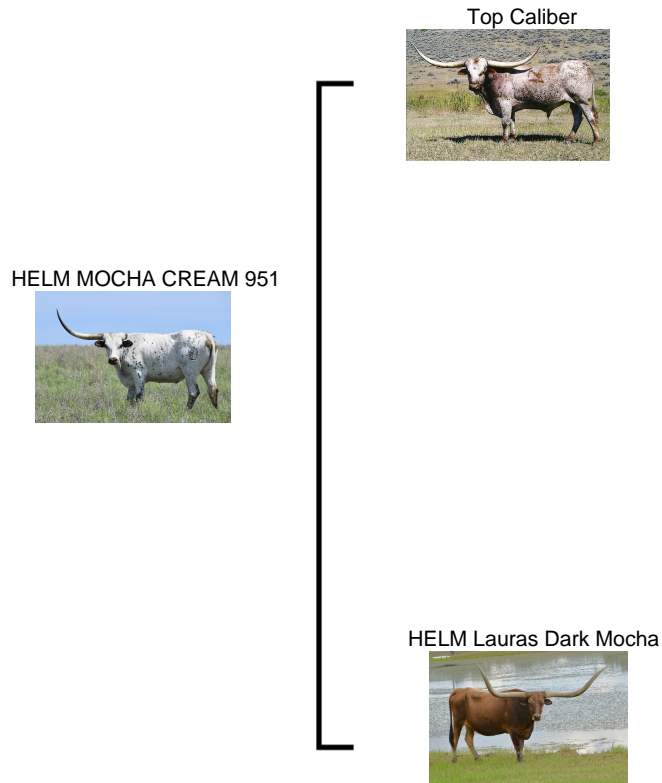

HELM MOCHA CREAM 951

Date of Birth: 05/04/2019
Registration 1: CAI319428
Breeder: Helm Cattle Company
Owner: Trickle Creek Ranch

Courtesy of Justin Rombeck

Total Horn: 78.5000 on 05/30/2022
TTT: 63.7500 on 10/02/2022
Composite: 139.2500 on 05/30/2022

HUNTS EMPEROR

MISS RODEO AMERICA

ROUNDUP

HASHKNIFE

SHADOWIZM

Jamoca

WIREGRASS PHENOMENON

Horse Head Heart Stopper